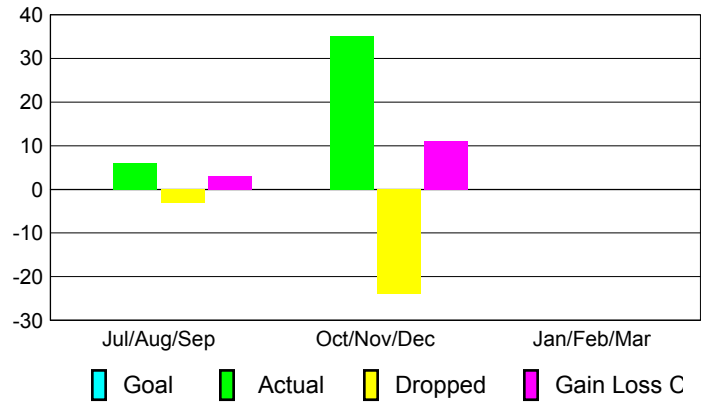

### YTD Status Quo Clubs 2012-2013

Status Quo Clubs Compared to Status Quo Members

## MEMBERSHIP

Membership Results  
2012-2013

Membership  
2011-2012

Month	Net Memb Goal	Actual New Memb	Actual Dropped Memb	Gain/Loss of Memb	Gain/Loss of Memb
Jul/Aug/Sep	0	6	-3	3	-18
Oct/Nov/Dec	0	35	-24	11	6
Jan/Feb/Mar	0				15
<b>Totals</b>	<b>0</b>	<b>41</b>	<b>-27</b>	<b>14</b>	<b>3</b>

### Membership Results 2012-2013

Goal, New, Dropped, Gain/Loss

### Comparison of Membership Gain/Loss

Current Year Compared to the Previous Year