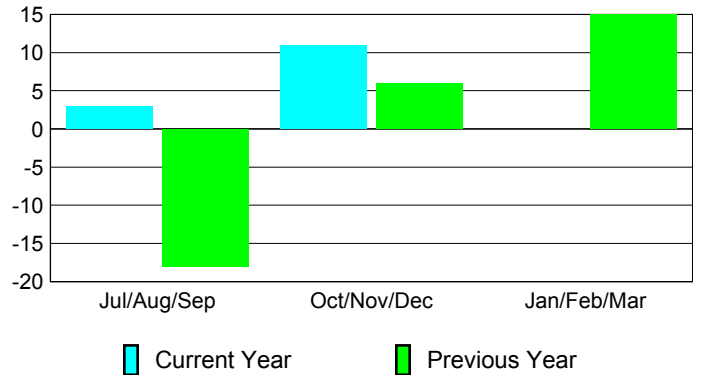

Gender Comparison 2012-2013

Jul/Aug/Sep

Oct/Nov/Dec

Jan/Feb/Mar

Male

Female